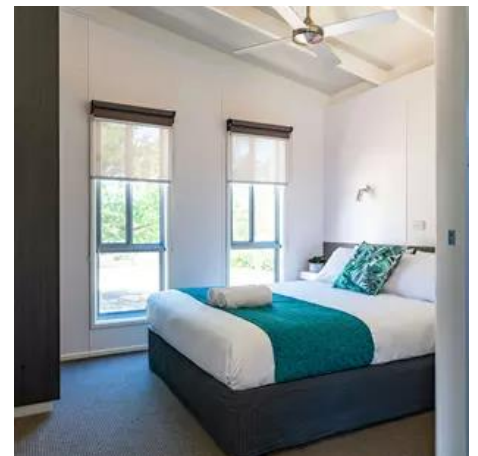

Location and area

Just a 90-minute journey north by car or train from Melbourne, BIG4 Castlemaine Gardens Holiday Park is a peaceful retreat in the heart of the eclectic and charming historic goldmining town of Castlemaine.